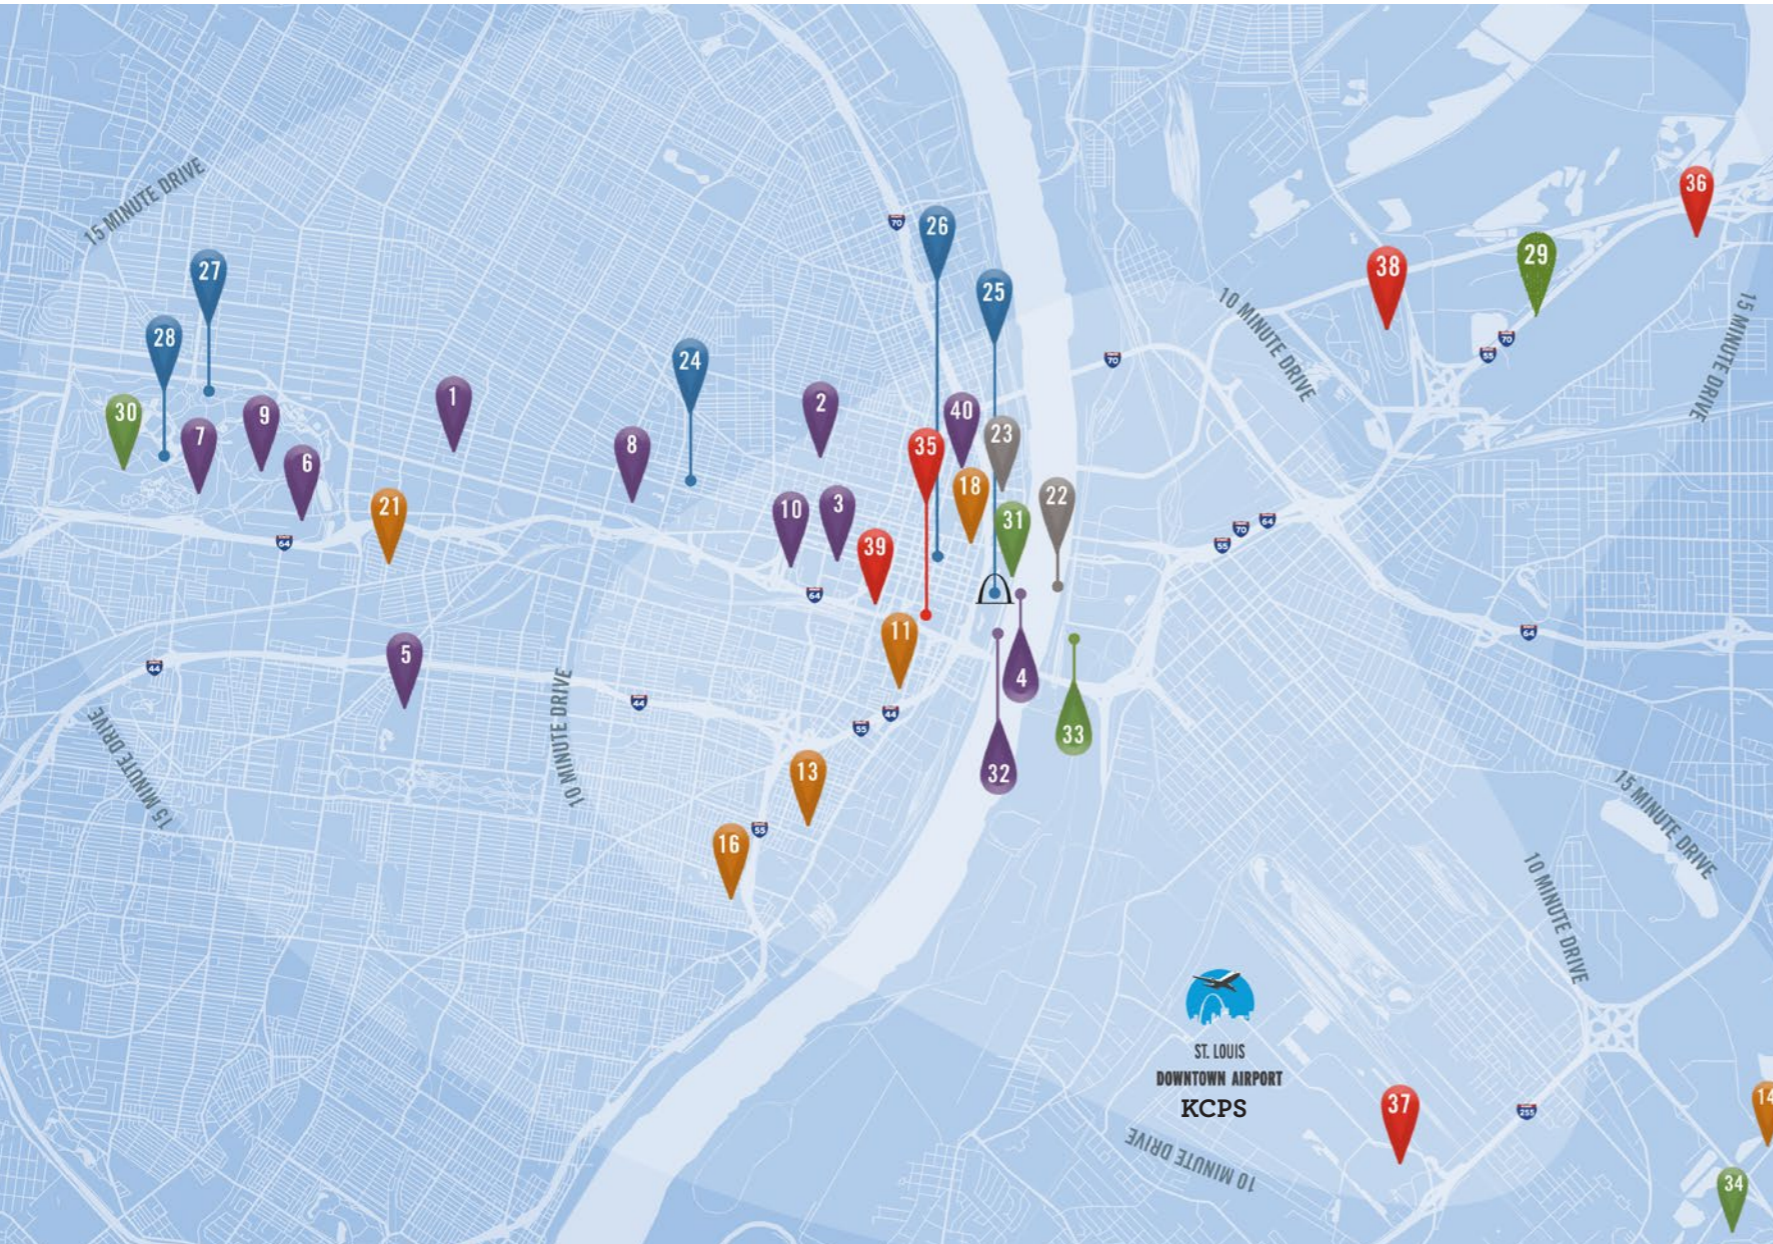

GETTING AROUND

- Uber/Lyft
- Enterprise Rent-a-car enterprise.com
- MetroLink and MetroBus metroslouis.org

VISITOR RESOURCES

- Explore STL explorestlouis.com
- SW IL Tourism Bureau illinoisouth.org

6100 Archview Dr.
Cahokia, IL 62206
(618) 337-6060
stlouisdowntownairport.com

Your St. Louis Area Adventure Starts Here!

**ST. LOUIS
DOWNTOWN AIRPORT**

Discover St. Louis near the Airport.

The St. Louis region is the perfect place to embark on your next adventure! There are more than 30 unforgettable attractions and extraordinary experiences within a 15-minute drive from The St. Louis Downtown Airport, each worthy of its own visit. See and experience them all!

ATTRACTIONS

- 1 Cathedral Basilica
- 2 City Museum
- 3 Enterprise Center
- 4 Gateway Helicopter Tours
- 5 Missouri Botanical Garden
- 6 Saint Louis Science Center
- 7 St. Louis Zoo
- 8 The Fabulous Fox
- 9 The Muny
- 10 Union Station
- 40 America's Center
- 32 Riverboats at the Gateway Arch

BREWERIES

- 11 4 Hands Brewery
- 13 Anheuser-Busch InBev
- 14 Hofbräuhaus St. Louis-Belleville
- 15 Hopskeller Brewery
- 16 Lemp Brewery
- 18 Morgan St. Brewery
- 21 Urban Chestnut Brewery

GAMING

- 22 Casino Queen
- 23 Lumiere Place Casino